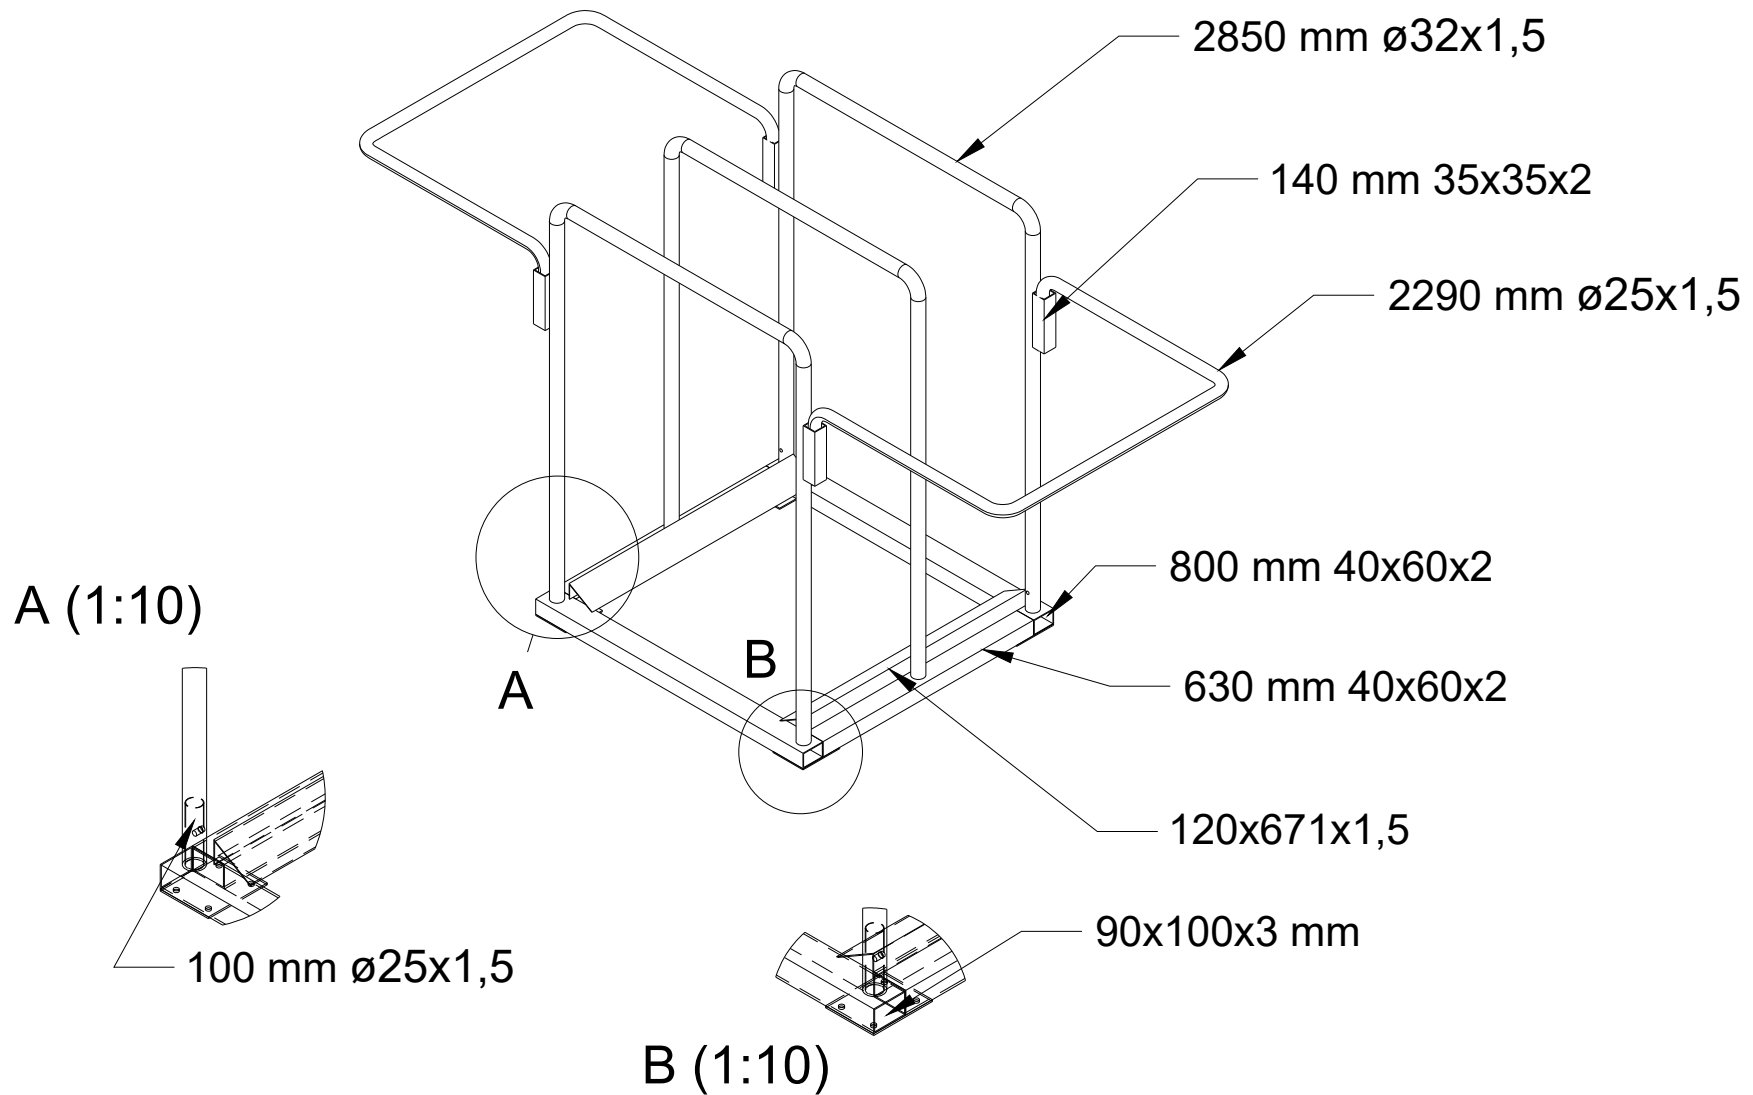

ESSENTIALS®

PRODUCT SPECIFICATION SHEET

TROLLEY ROUND FOLDING TABLES

PRODUCT SPECIFICATIONS

Product name	Trolley Round Folding Tables
Article number	T90500
Colour	Hammerite silver
Usage	Indoor & outdoor
Material	Electrostatic powder coated steel

CHARACTERISTICS

Length	80 cm
Depth	75 cm
Height	124 cm
Weight	32 kg

PACKAGE INFORMATION

Packaging	1 piece in box
Length box	100 cm
Width box	95 cm
Height box	25 cm
Weight box	33 kg
Pieces on pallet	8 pcs

TOTAL CAPACITY (450 kg)

Folding Table Round	8x
---------------------	----

ESSENTIALS[®]

T90500 -Trolley Folding Tables Round