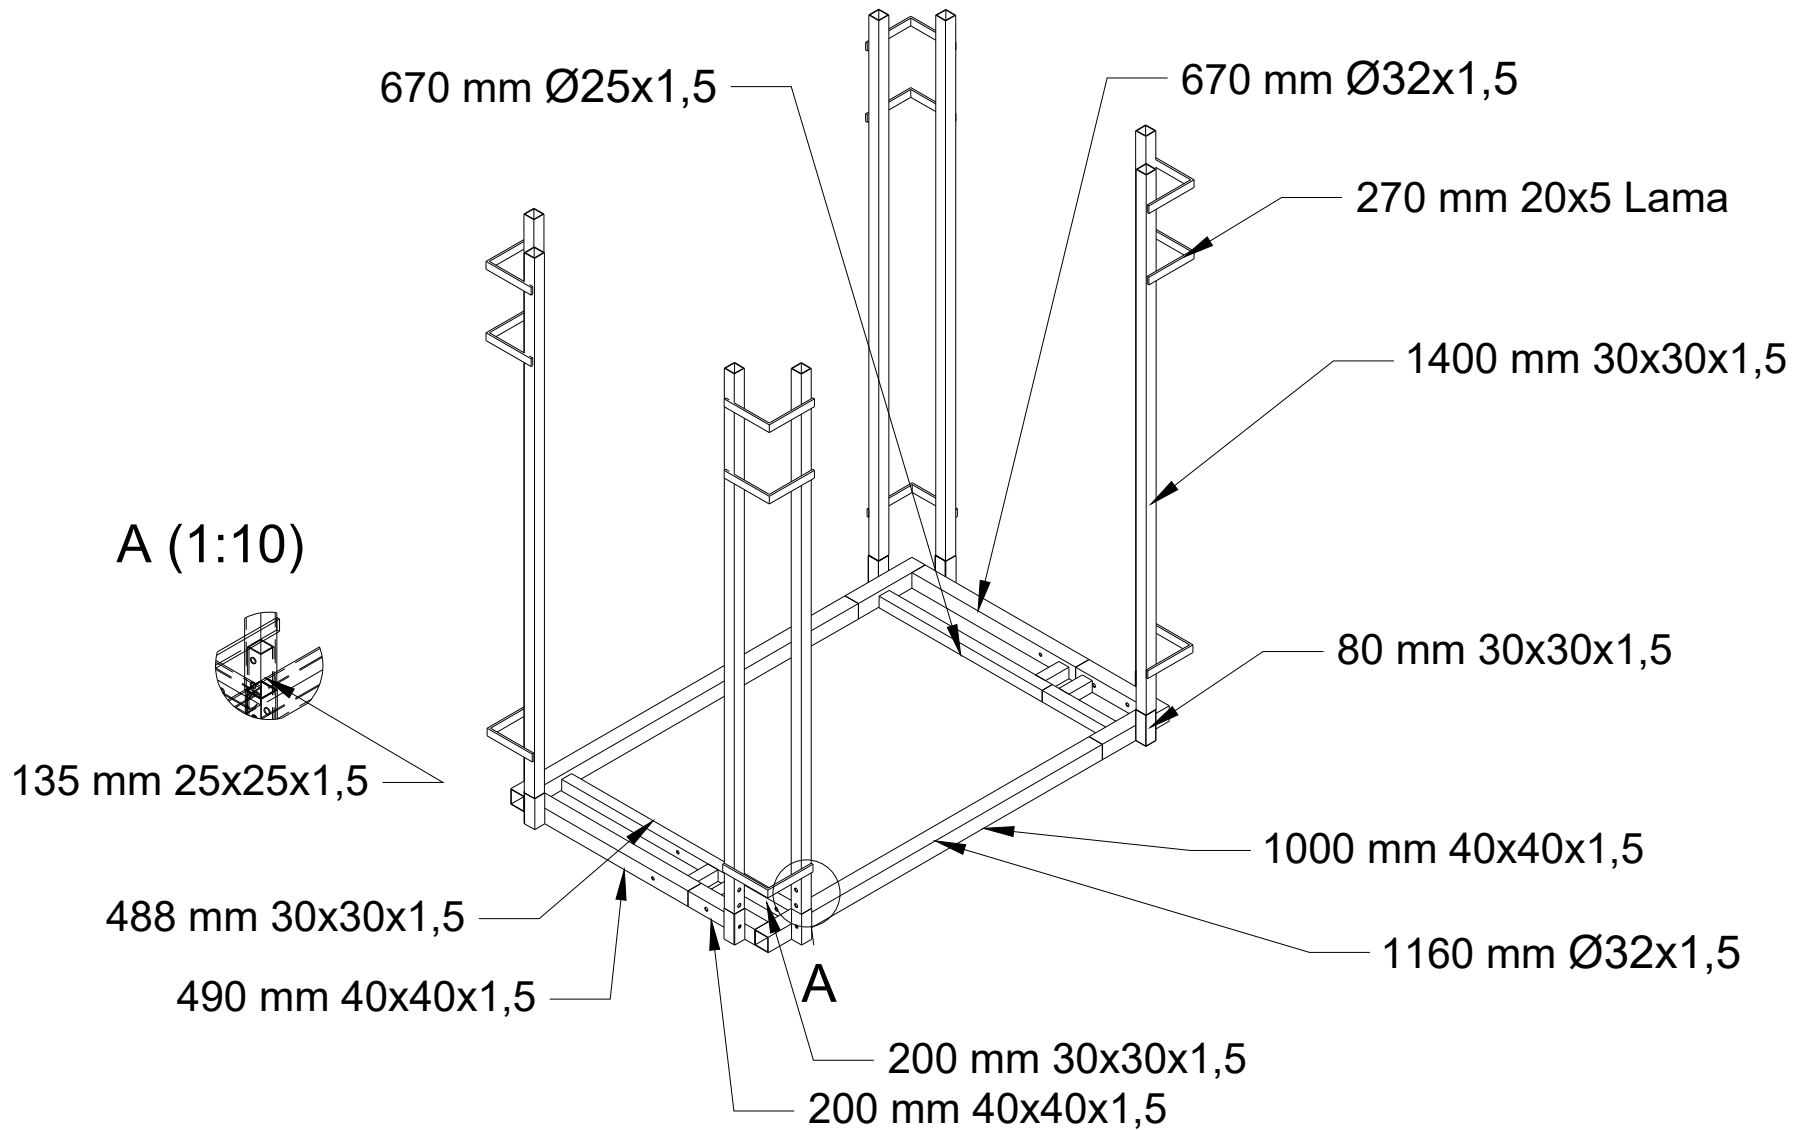

TROLLEY STRAIGHT FOLDING TABLES

PRODUCT SPECIFICATIONS

Product name	Trolley Straight Folding Tables
Article number	T90700
Colour	Hammerite silver
Usage	Indoor & outdoor
Material	Electrostatic powder coated steel

CHARACTERISTICS

Length	126-208 cm (adjustable)
Depth	84-100 cm (adjustable)
Height	168 cm
Weight	50 kg

PACKAGE INFORMATION

Packaging	1 piece in box
Length box	151 cm
Width box	91 cm
Height box	21 cm
Weight box	51 kg
Pieces on pallet	8 pcs

TOTAL CAPACITY (450 kg)

Folding Table Straight 122 x 76 cm	20x
Folding Table Straight others	25x

ESSENTIALS[®]

T90700 - Trolley Folding Tables Straight