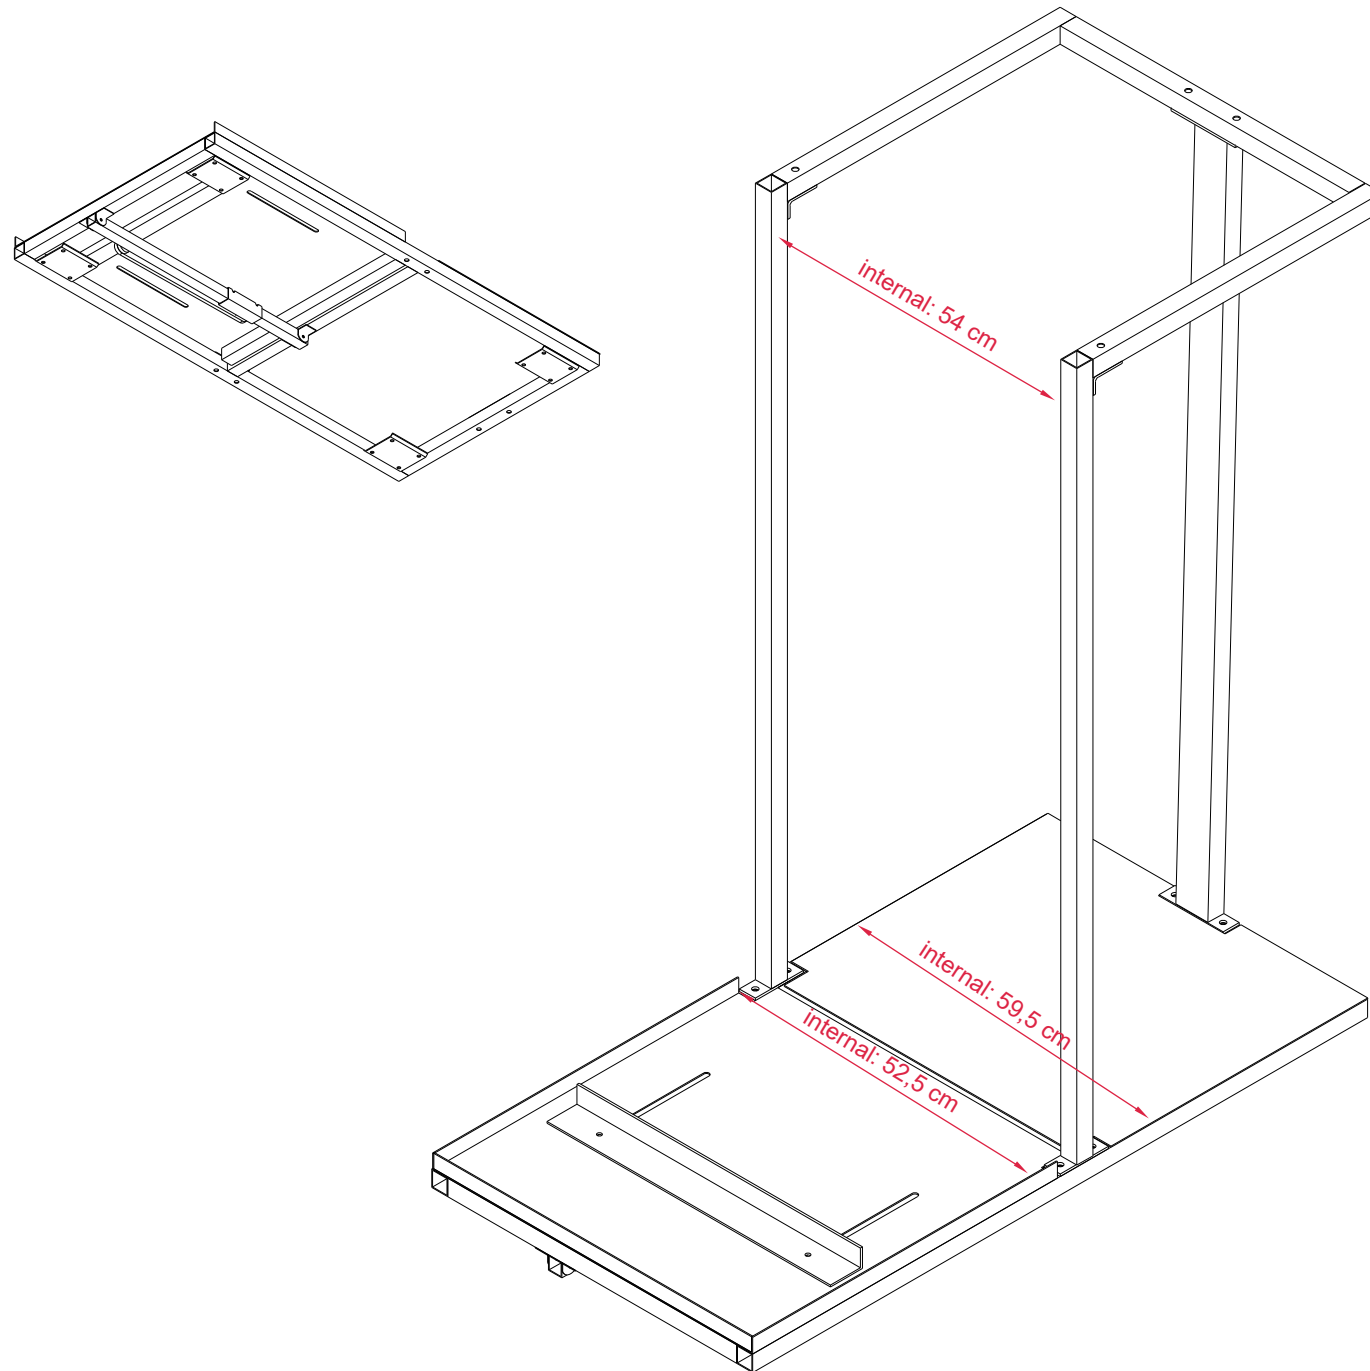

ESSENTIALS®

T90930 - Uni Stack Trolley

INTERNAL SIZES