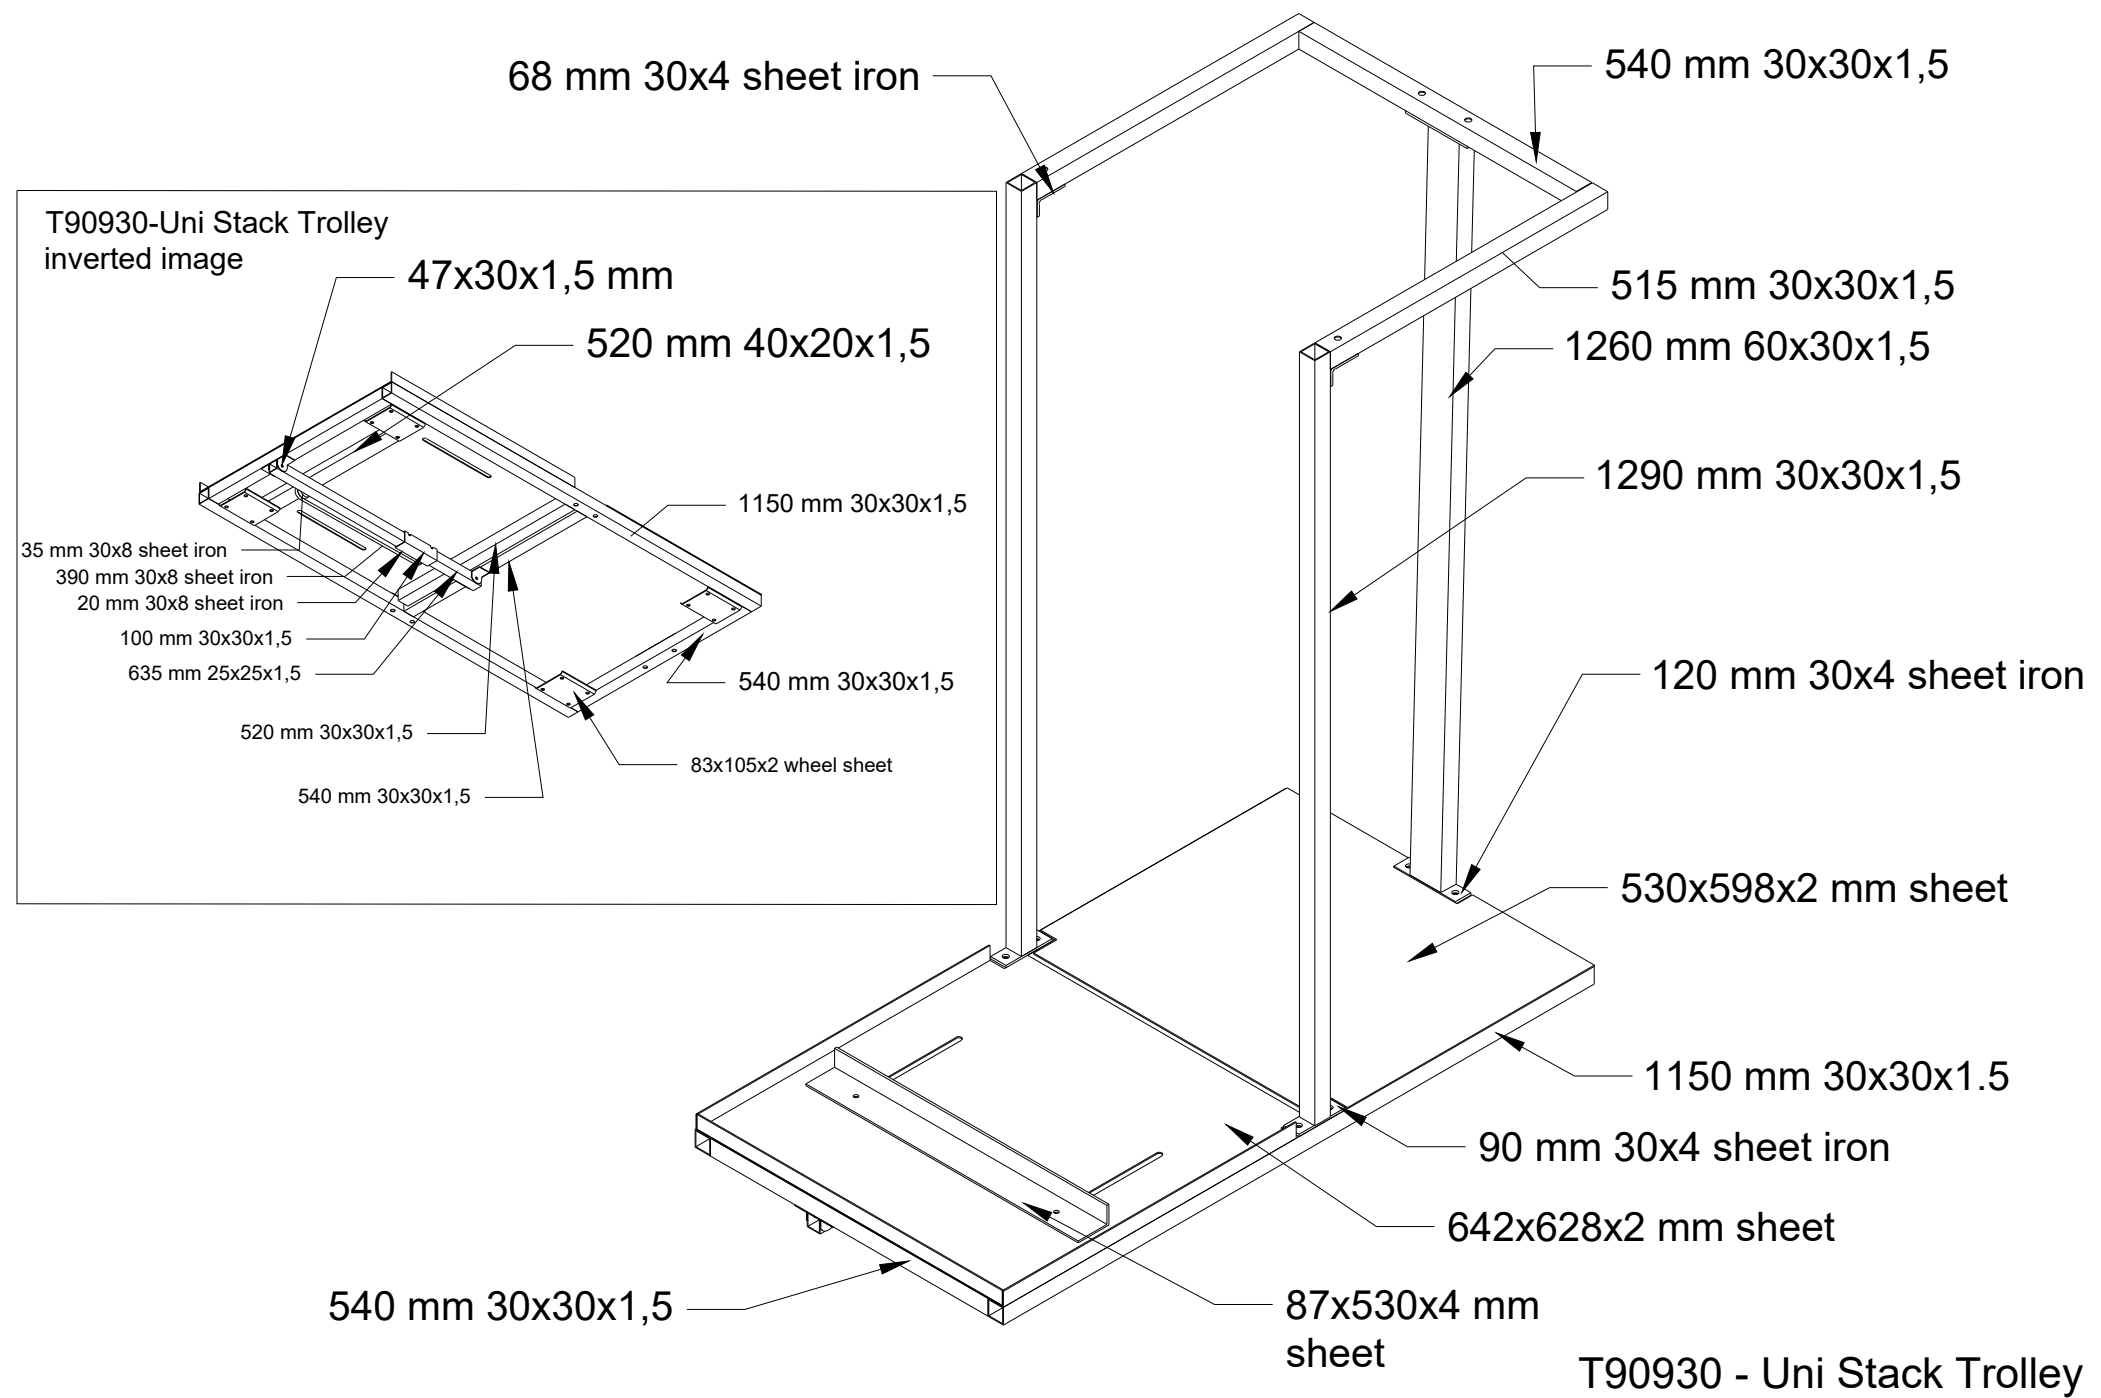

ESSENTIALS®

T90930 - Uni Stack Trolley