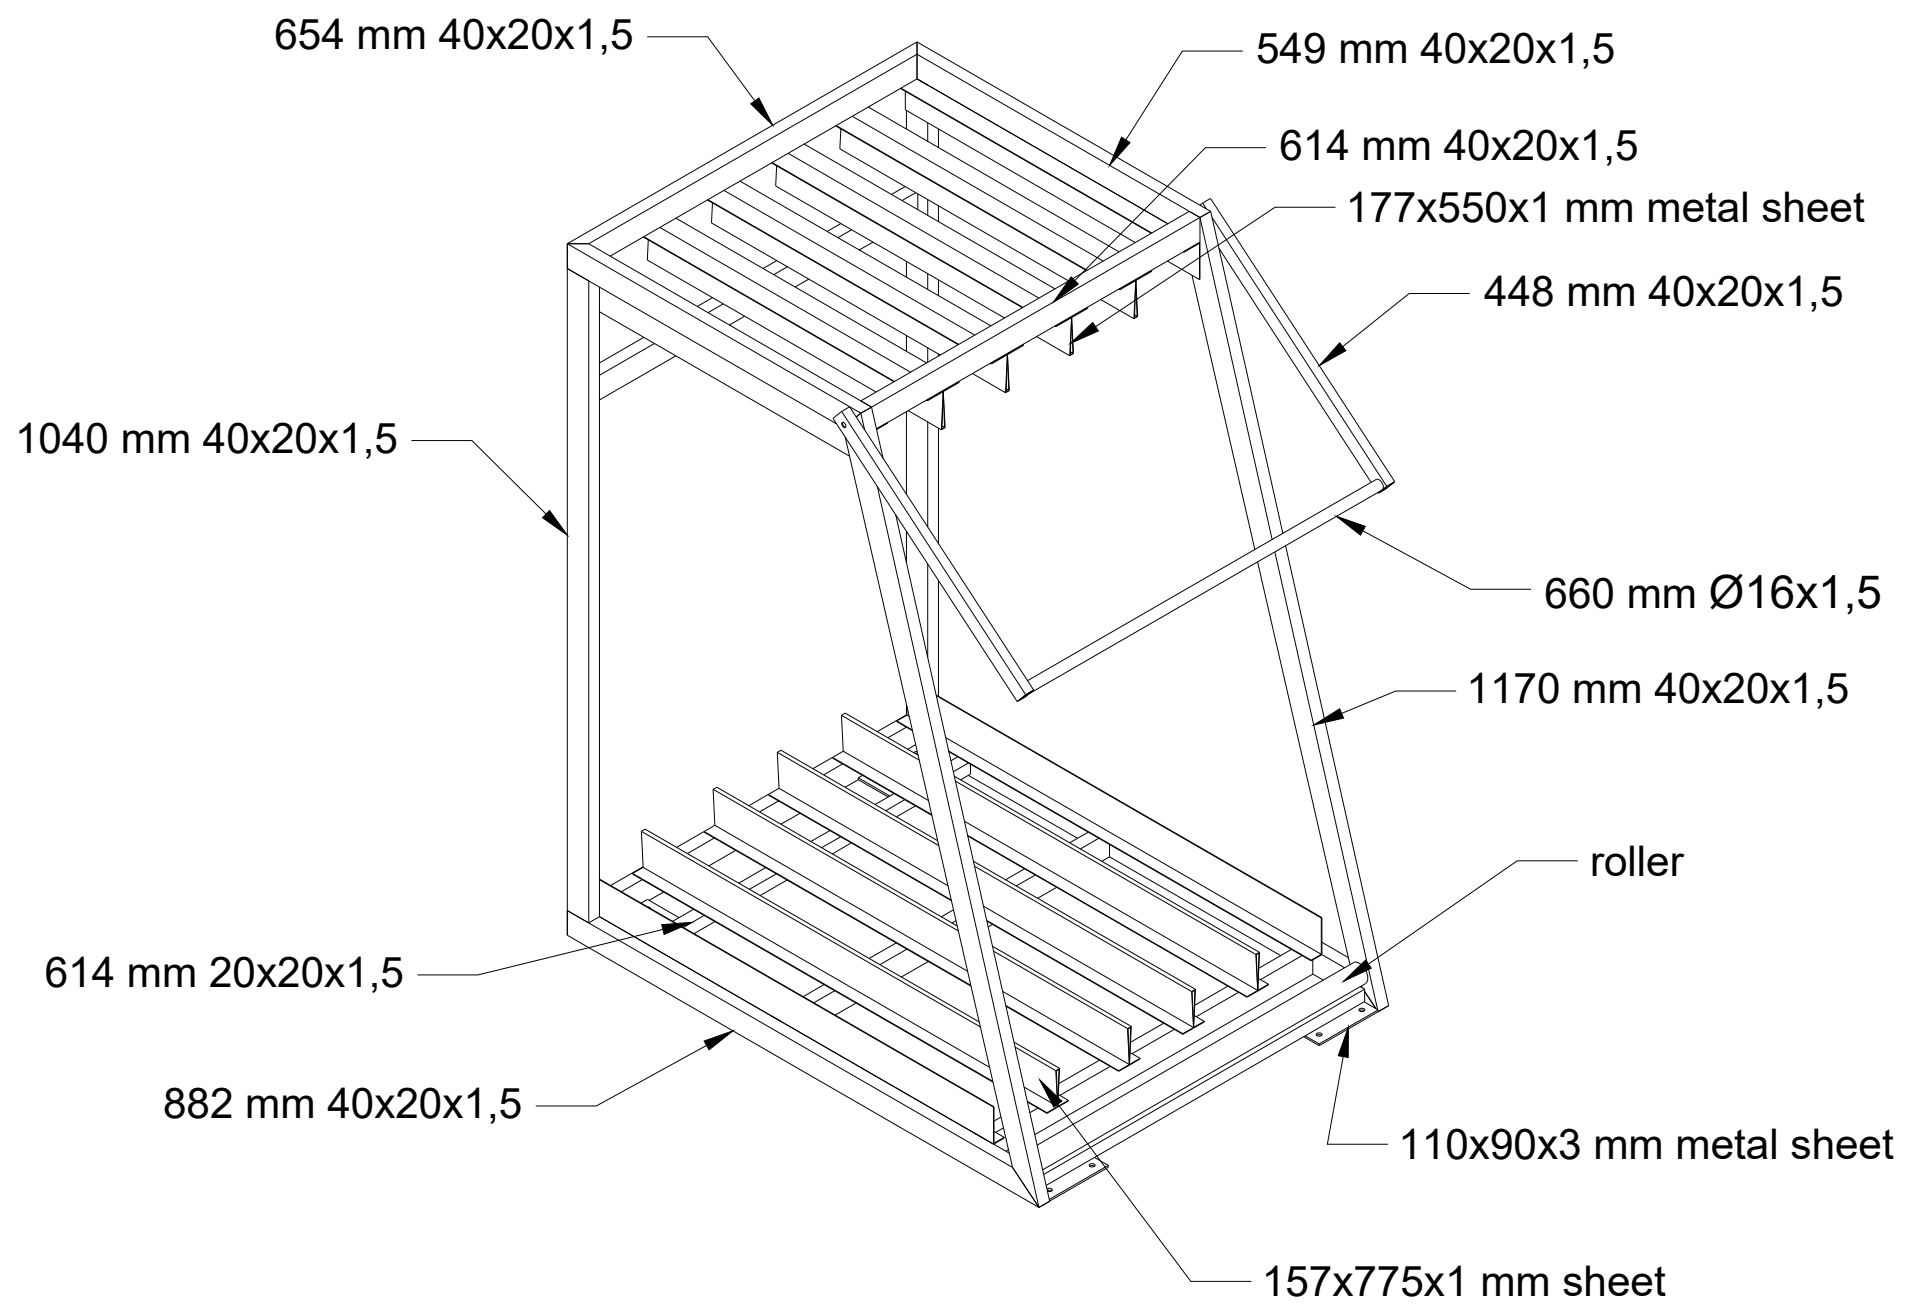

FLEIDER

PRODUCT SPECIFICATION SHEET

TROLLEY WORKING TABLES

PRODUCT SPECIFICATIONS

Productname	Trolley Working Tables
Articlenumber	T91200
Colour	Hammerite silver
Usage	Indoor & outdoor
Material	Electrostatic powder coated steel

PACKAGE INFORMATION

Packaging	1 piece in box
Length	100 cm
Width	60 cm
Height	80 cm
Weight	32 kg
Pieces on pallet	4 pcs

CHARACTERISTICS

Length	88 cm
Depth	65 cm
Height	113 cm
Weight	31 kg

TOTAL CAPACITY (450 kg)

SOLID 200 Working Tables
5x

T91200 - Trolley Working Tables