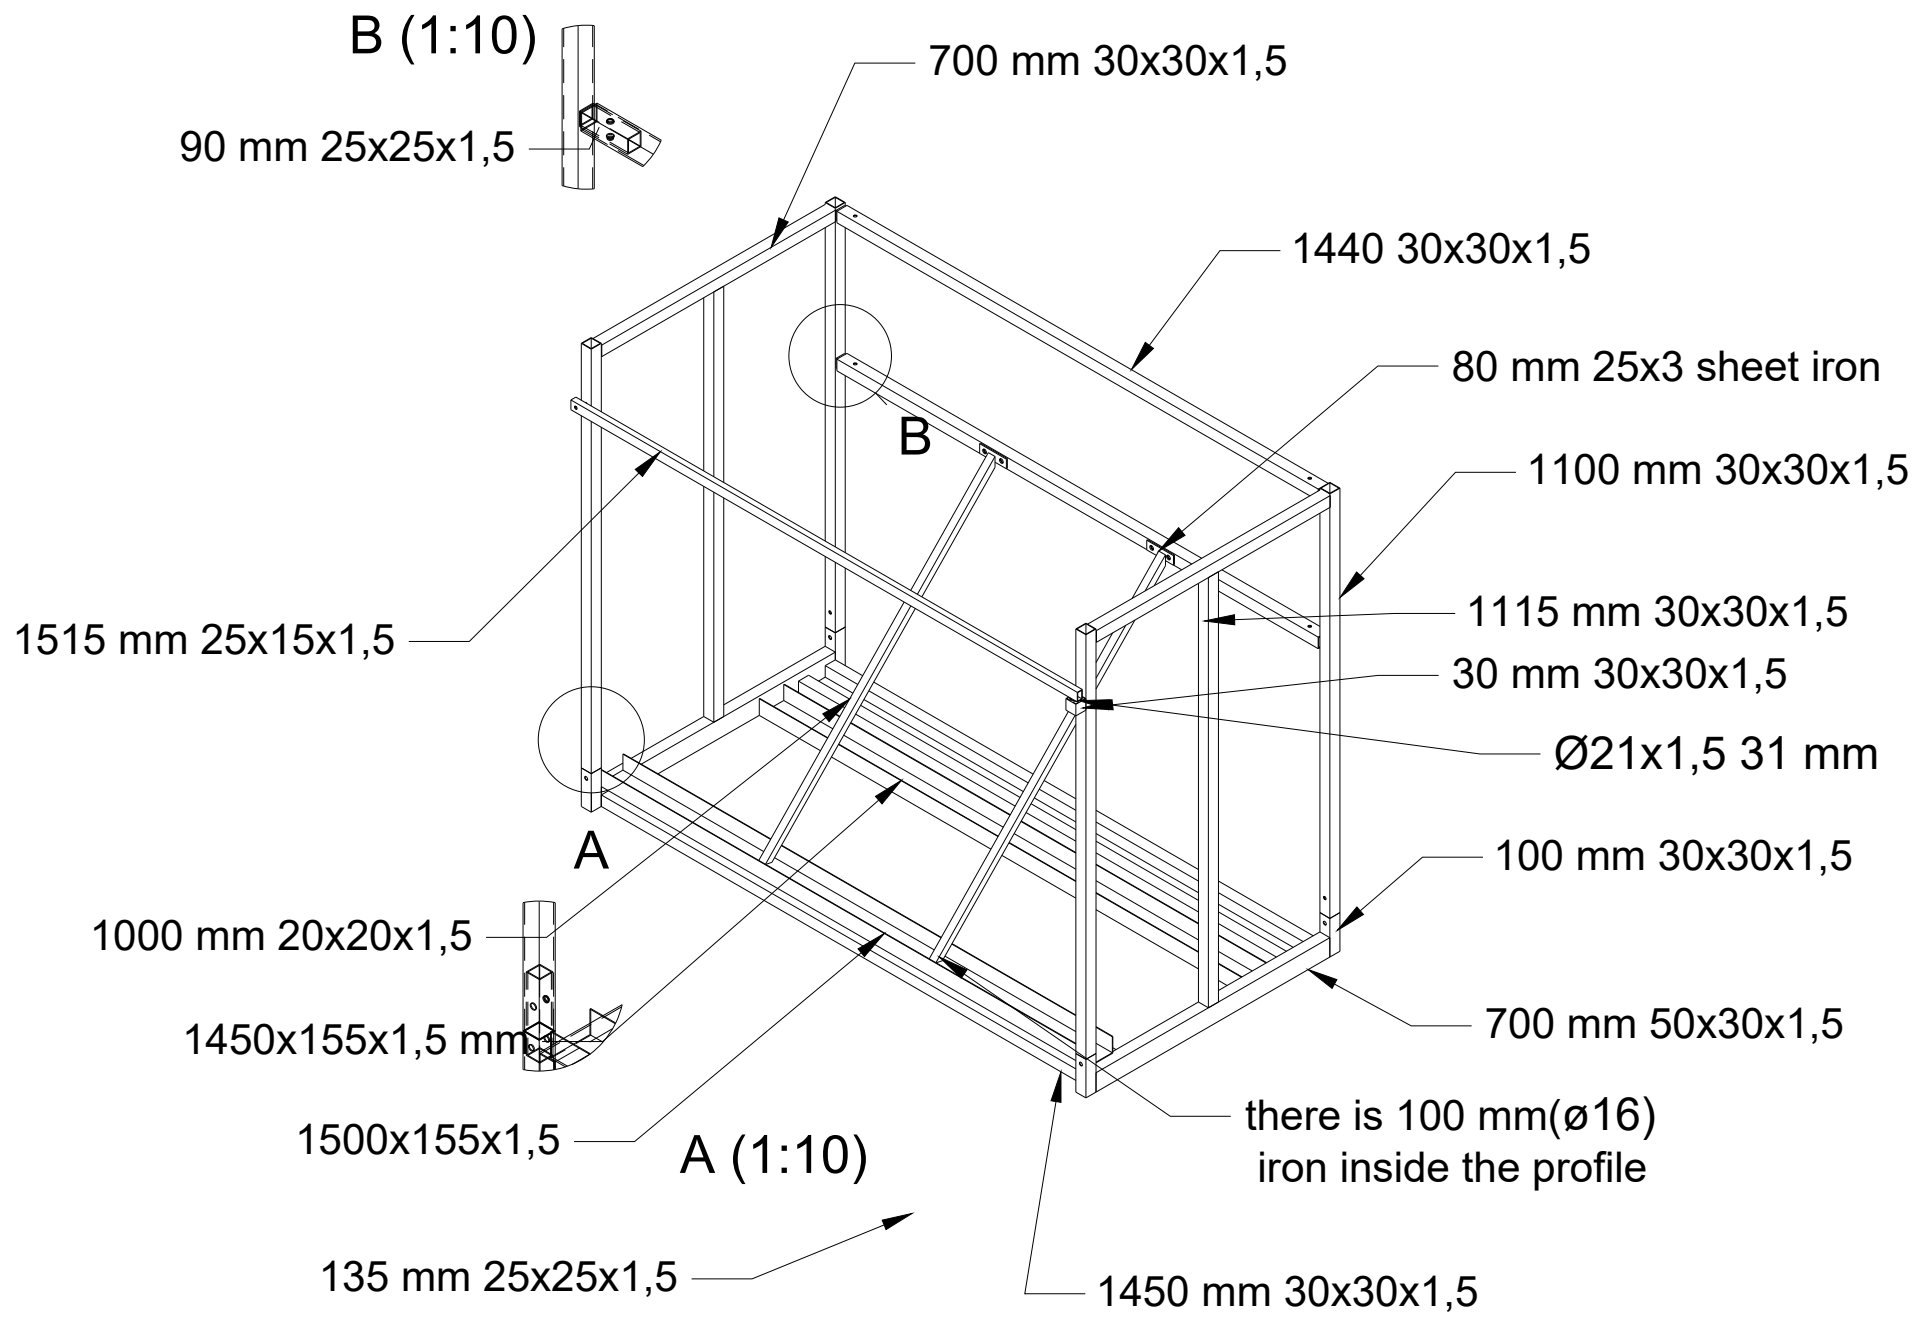

ESSENTIALS®

T91600 - Trolley Stack Chairs